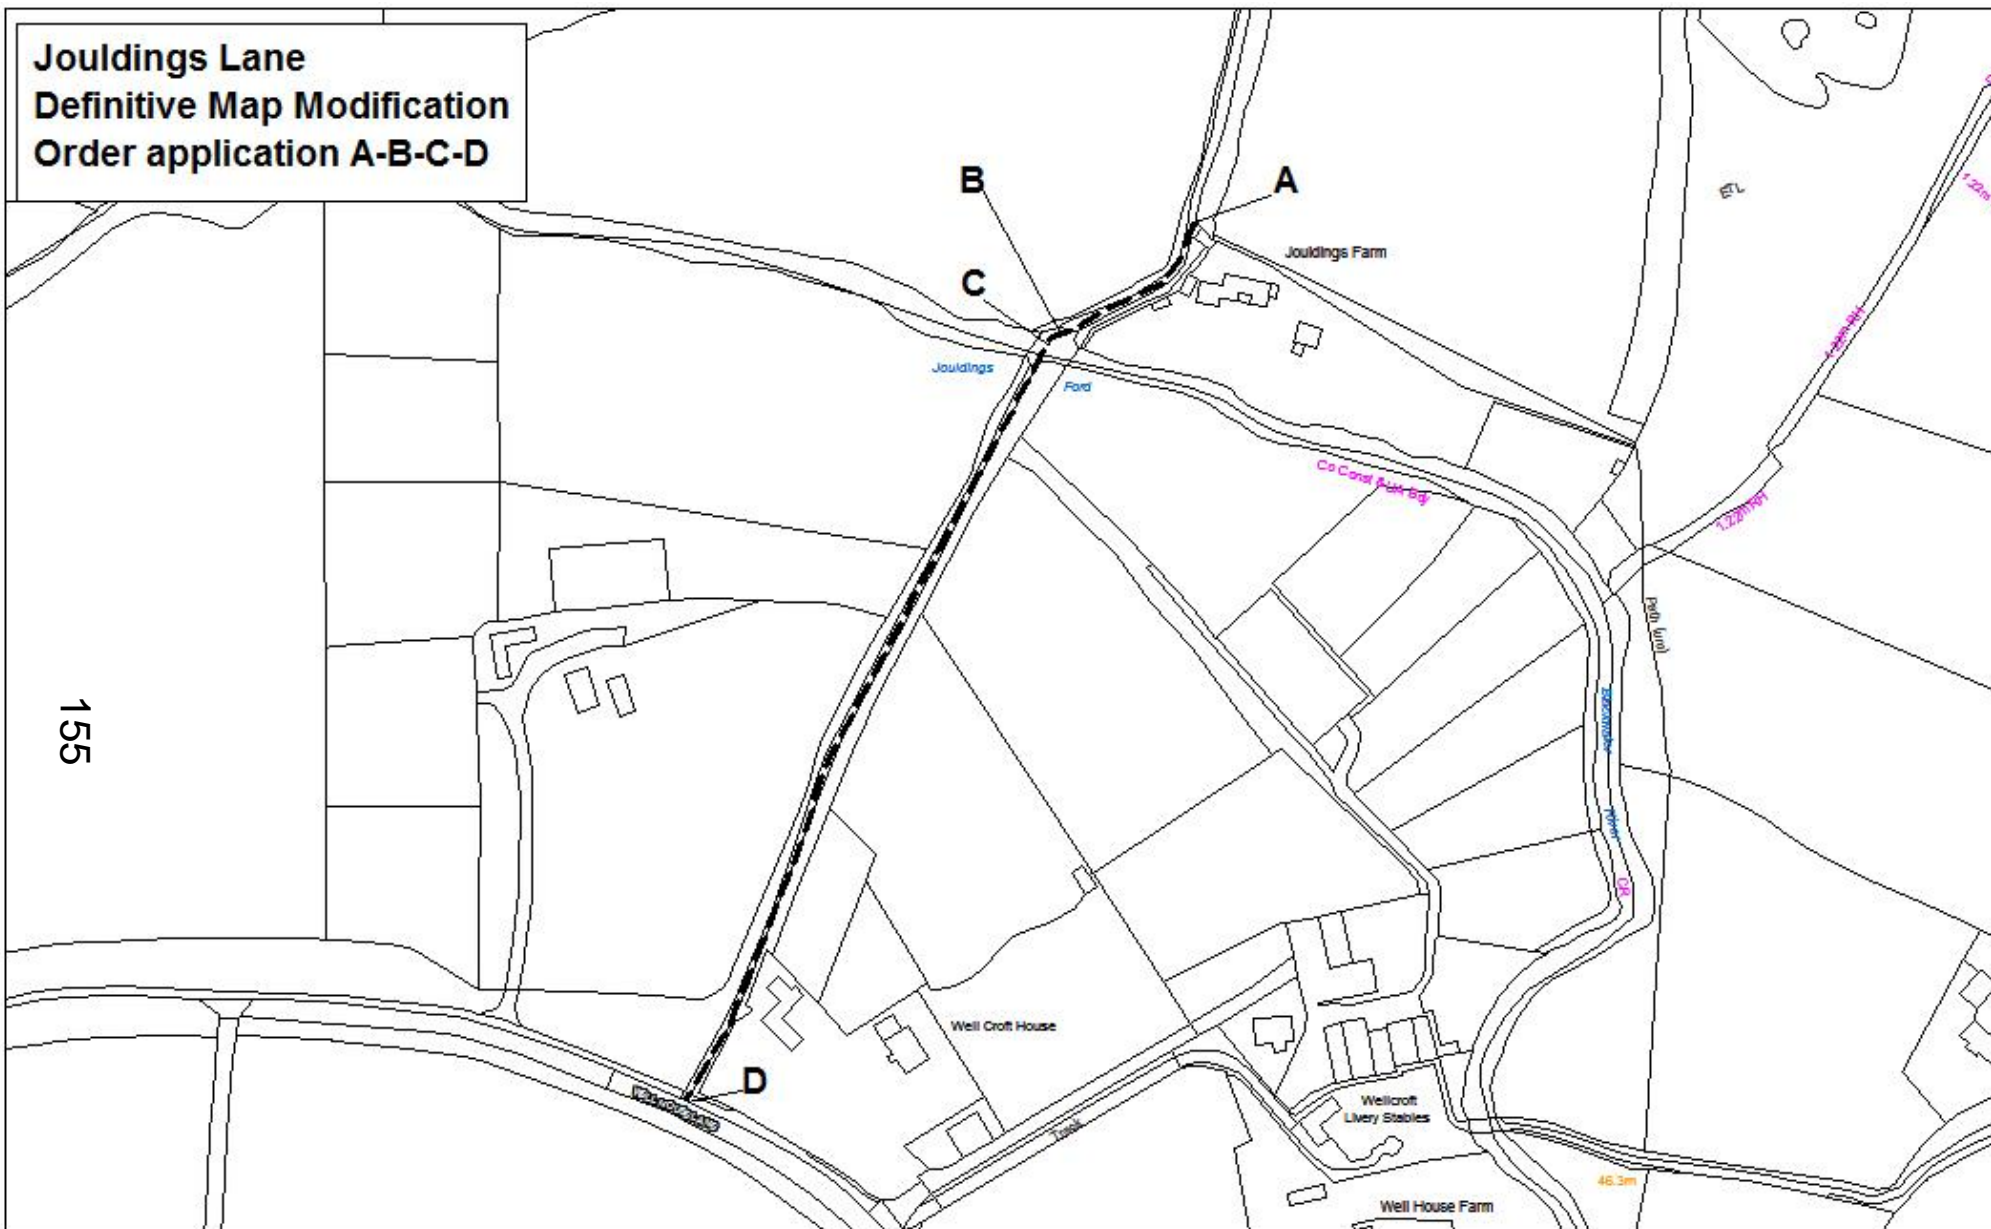

**Jouldings Lane
Definitive Map Modification
Order application A-B-C-D**

The map is based upon Ordnance Survey material with the permission of Ordnance Survey on behalf of the Controller of HMSO. (c) Crown Copyright. Unauthorised reproduction infringes Crown Copyright and may lead to prosecution or civil proceedings. Wokingham Borough Council Licence Number 100019592.

January 2017
1:2500

This page is intentionally left blank